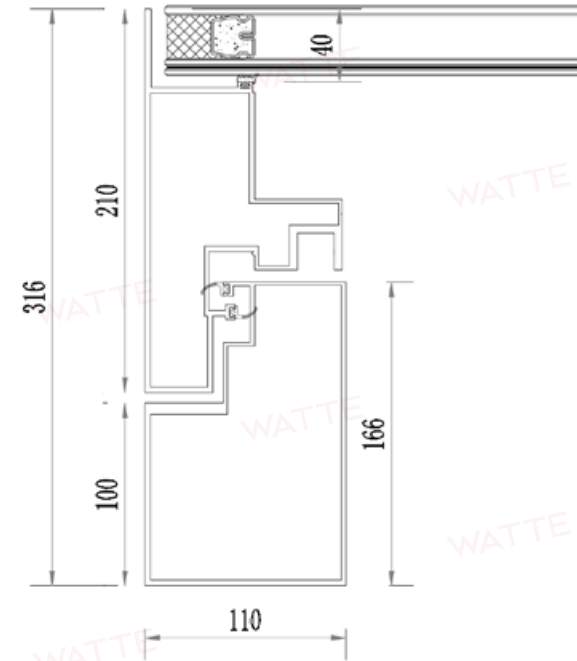

WT-V178

LIFTING WINDOW

Open fan width 1000~5500mm

Overall height \leq 3000mm

Fixed fan unlimited

Single fan

Multiple combination

Single fan plus single side fixed or L-shaped

GLASS CONFIGURATION

- 6+20AH+6
- 8+15AH+8
- Standard ○ Optional

COLORS

WHY CHOOSE US

WATTE SKYLIGHT

Extra Wide Size

≤ 5500mm Super Wide Observation Deck

WATTE SKYLIGHT

50% Opening Range

Extreme Ventilation

WATTE SKYLIGHT

Thermal Isolation Design

Good sound and heat insulation performance

SKYLIGHTS INSTALLATION

- measurement → re-check → leveling construction → power supply wiring → Ring beam brush interface agent
Installation → Waterproof membrane construction → Glass installation → Skylight debugging → Decorative material closing