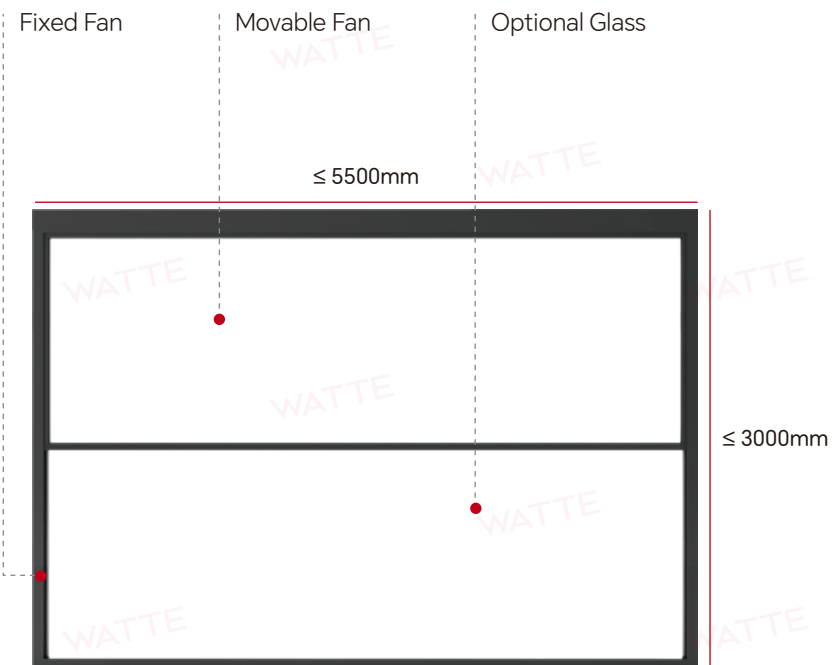

WT-V178

LIFTING WINDOW

Open fan width 1000~5500mm

Overall height $\leq$ 3000mm

Fixed fan unlimited

Stainless Steel Gauze