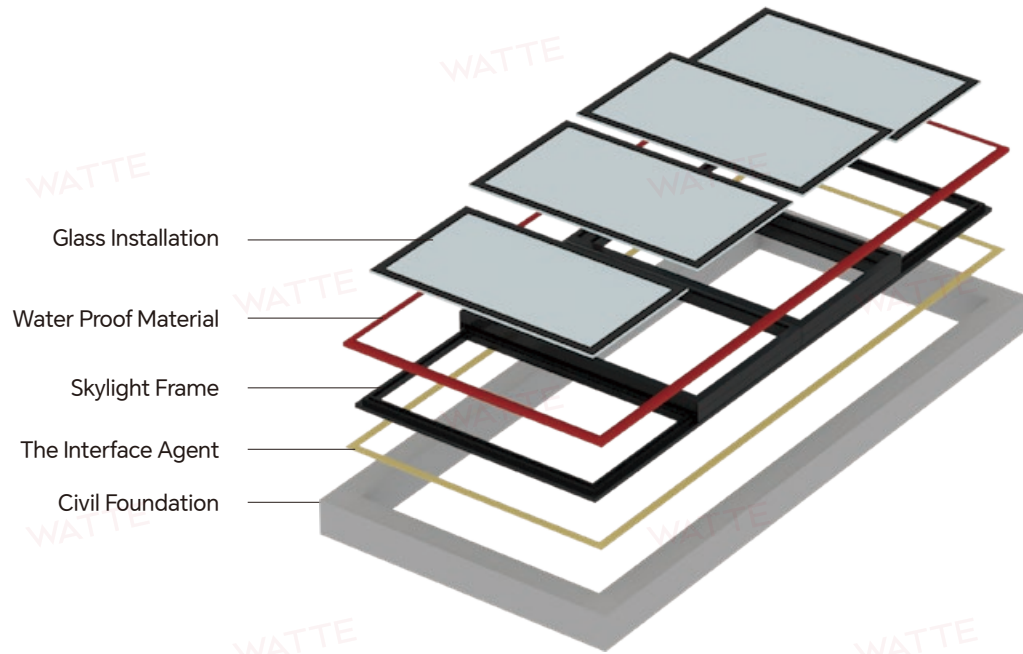

GLASS CONFIGURATION

- 6+20AH+6
- 8+15AH+8
- Standard ○ Optional

COLORS

WHY CHOOSE US

WATTE SKYLIGHT

Extra Wide Size

≤ 5500mm Super Wide Observation Deck

WATTE SKYLIGHT

50% Opening Range

Extreme Ventilation

WATTE SKYLIGHT

Thermal Isolation Design

Good sound and heat insulation performance

SKYLIGHTS INSTALLATION

- measurement → re-check → leveling construction → power supply wiring → Ring beam brush interface agent
Installation → Waterproof membrane construction → Glass installation → Skylight debugging → Decorative material closing