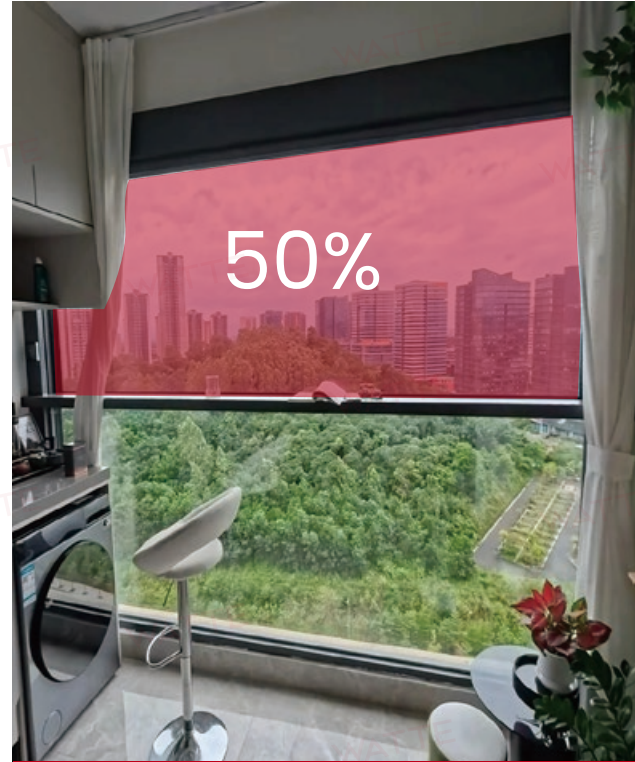

GLASS CONFIGURATION

- 6+20AH+6
- 8+15AH+8
- Standard ○ Optional

COLORS

WHY CHOOSE US

WATTE SKYLIGHT

Extra Wide Size

≤ 5500mm Super Wide Observation Deck

WATTE SKYLIGHT